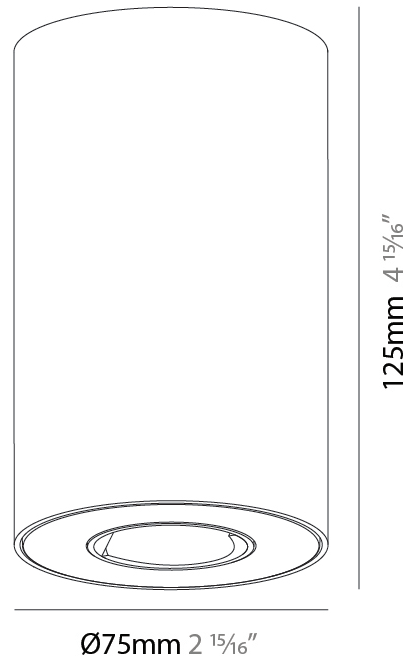

GENERAL

Series: Oiko Pro Round
Subseries: Oiko Pro Wallwash
Brand: Prolicht
Division: Architectural
Mounting Type: Surface
Mounting Location: Ceiling
Subcategory: Wallwash

PHYSICAL

Shape: Cylinder
Diameter (mm): 75
Diameter (in): 2 15/16
Height (mm): 125
Height (in): 4 15/16
Light Distribution: Direct
Weight (kg): 0.452
Fixture Finish: SSR / BKV / CWI / CRY / HAB / UFT / ITA / RUA / FTG / MYG / LOD / PUS / FRO / FUP / KIA / POP / BLS / SPG / MEY / GOH / GUM / CHC / COM / ABZ / JAG / OBR / MOS / ROR
Fixture Material: Metal

ELECTRICAL

Lamp Type: LED (Zhaga Standard)
Input Wattage (W): 13
Total Output Wattage (W): 11.8
Dimming: Non-Dimming / Phase Dimming (120vac Only)
Driver Included: Yes
Driver Location: Integrated
Driver Type: Constant Current - Universal
Driver Class: Class 2
Input Voltage (V): 120 - 277
Upon Request: Remote: 0-10Vdc dimming / Phase dimming 120Vac / Non-dimming 120/277Vac (No Cover Plate)

LED

Color Temperature (°K): 2700 / 3000 / 3500 / 4000
Max. Delivered Lumen (lm): 1244 / 1220 / 1278 / 1289
Nominal Lumen (lm): 1473 / 1468 / 1538 / 1552
CRI: >90 CRI
Lamp Life (hrs): 50000

OPTICAL

Adjustability: Fixed

RATINGS AND CERTIFICATIONS

Certified By: Certified for North American Standards
IP rating: IP20