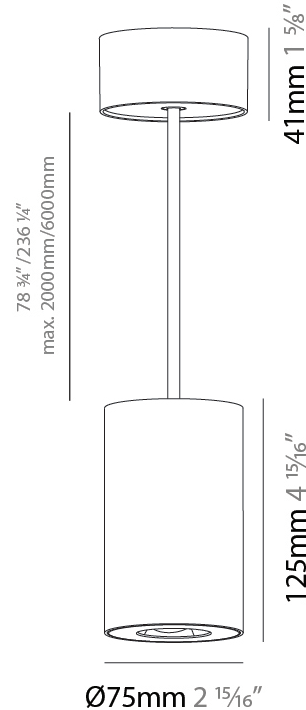

GENERAL

Series: Oiko Pro Round
Brand: Prolicht
Division: Architectural
Mounting Type: Suspension
Mounting Location: Ceiling
Subcategory: Pendant

PHYSICAL

Shape: Cylinder
Diameter (mm): 75
Diameter (in): 2 ¹⁵/₁₆
Height (mm): 125
Height (in): 4 ¹⁵/₁₆
Light Distribution: Direct
Weight (kg): 0.769
Fixture Finish: SSR / BKV / CWI / CRY / HAB / UFT / ITA / RUA / FTG / MYG / LOD / PUS / FRO / FUP / KIA / POP / BLS / SPG / MEY / GOH / GUM / CHC / COM / ABZ / JAG / OBR / MOS / ROR
Fixture Material: Metal
Cable Details: 2,000mm / 6,000mm Cable - Options : Transparent, Black, White, Red, Orange

ELECTRICAL

Lamp Type: LED (Zhaga Standard)
Input Wattage (W): 12.9
Dimming: Tri-Mode (Non-Dimming and Phase Dimming (120Vac only) and 0-10V Dimming)
Driver Included: No
Driver Location: Remote
Driver Type: Constant Current - Universal
Driver Class: Class 2
Input Voltage (V): 120 - 277
Constant Current (MA): 350

LED

Color Temperature (°K): 2700 / 3000 / 3500 / 4000
Max. Delivered Lumen (lm): 1377 / 1372 / 1438 / 1451
Nominal Lumen (lm): 1473 / 1468 / 1538 / 1552
CRI: >90 CRI
Lamp Life (hrs): 50000

OPTICAL

Reflector°: 60
Adjustability: Fixed

RATINGS AND CERTIFICATIONS

Certified By: Certified for North American Standards
IP rating: IP20

PROJECT
TYPE
SPECIFIER
QUANTITY
DATE